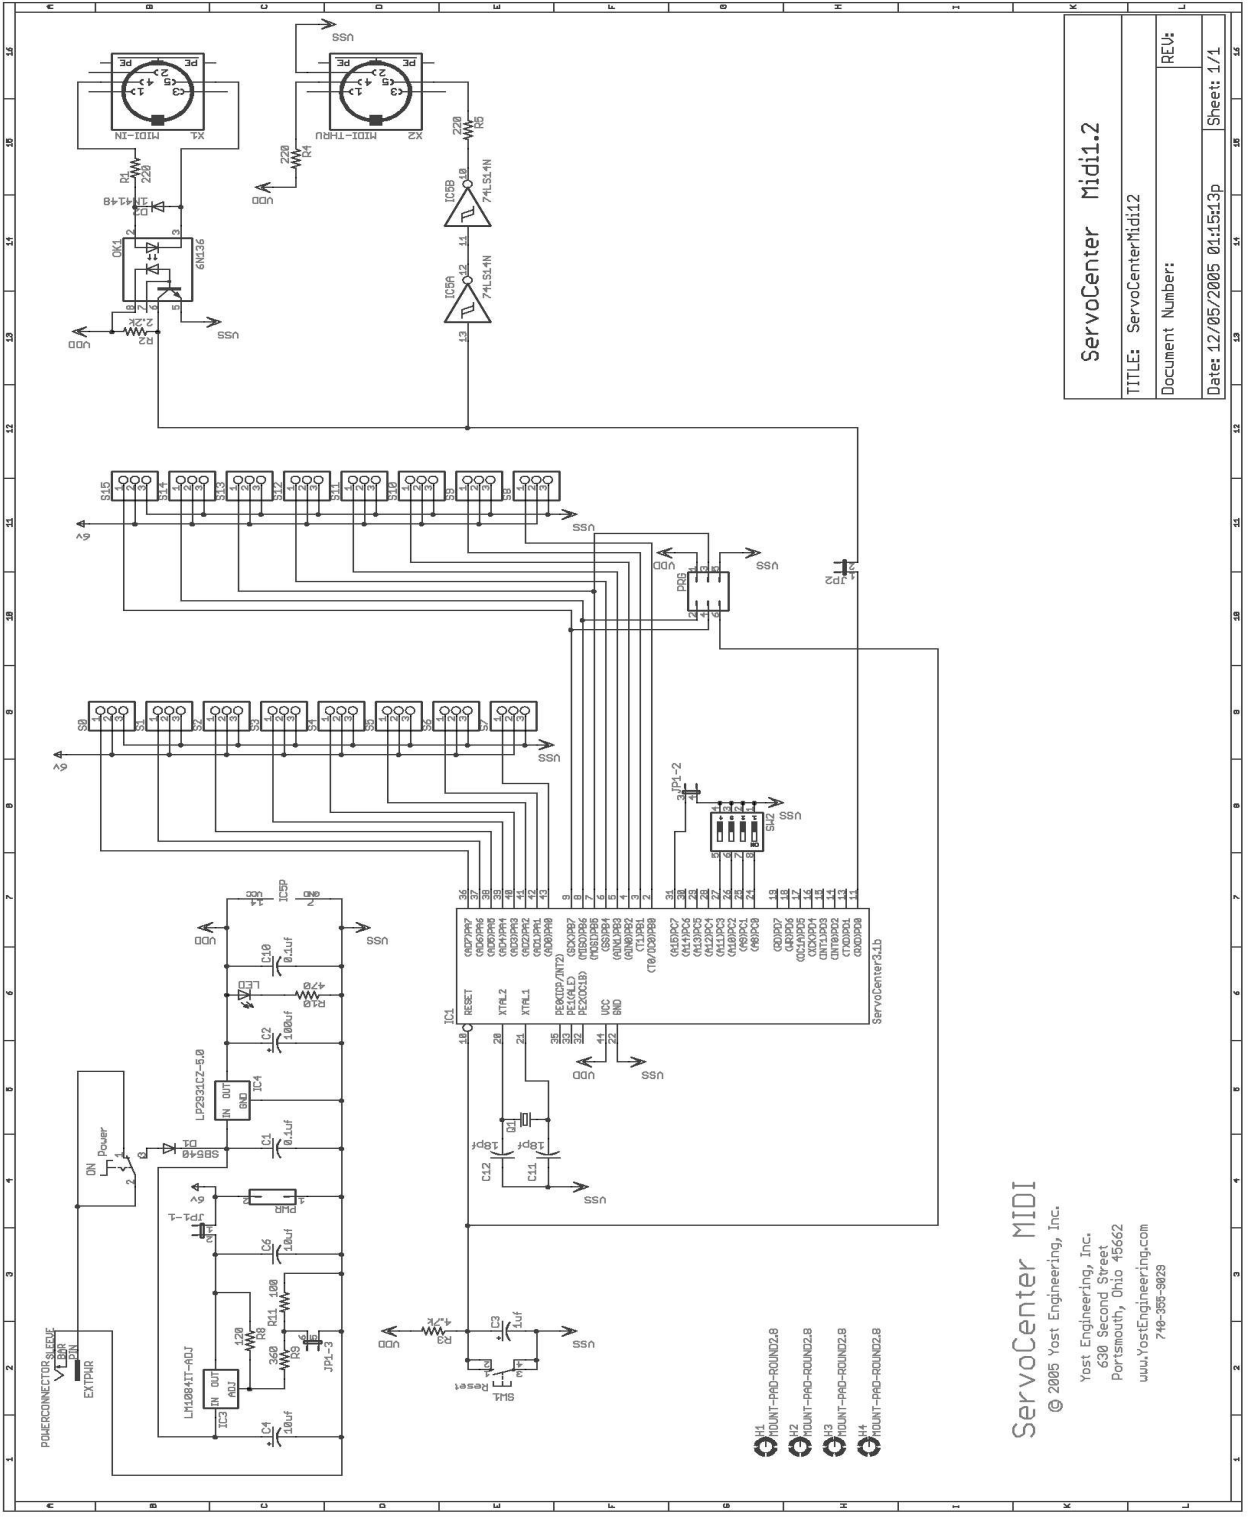

ServoCenterMidi 1.2 Circuit Schematic Diagram

ServoCenter Midi1.2
TITLE: ServoCenterMidi12
Document Number:
REV:
Date: 12/05/2005 04:15:13p
Sheet: 1/1

ServoCenter MIDI
© 2005 Yost Engineering, Inc.
Yost Engineering, Inc.
630 Second Street
Portsmouth, Ohio 45662
www.YostEngineering.com
740-395-9029